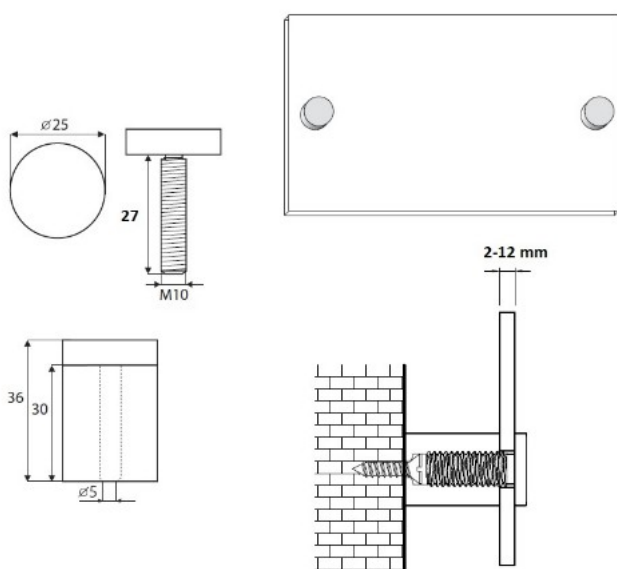

PRODUCT SHEET

Description:

Sign Board Screw $\varnothing 25 \times 30$ mm, Alu, Red, M10, W/2 Transparent Washers

Item number:

22.11.141-0

Units	Box	Carton	HS Code	Barcode
Pcs.	24	144	8302490099	 5704866084314